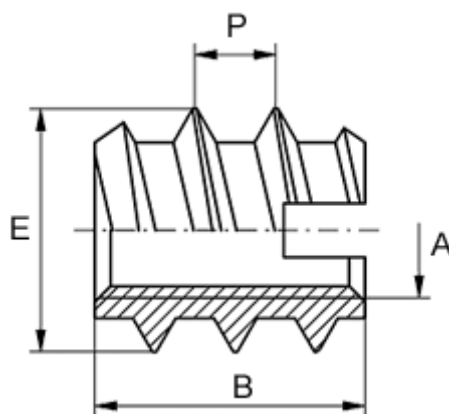

Article number: 12309000030800
Description: KLEE-coil 309 000 030.800
M3 Brass

Measures

| | |
|--|--------------|
| Female thread A | = M3 |
| Length B | = 6 |
| Male thread E | = 6.0 |
| Min hole depth | = 8 |
| Recommended bore diameter (plastic/hard wood) | = 4.2 to 4.3 |
| Recommended bore diameter, soft wood (largest) | = 4.0 |
| Thread pitch P | = 2.0 |